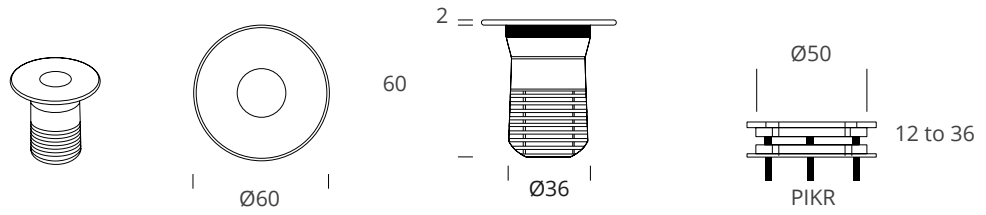

SPECIFICATION

MODEL	LAND WAVE SPOT 30
OPERATING VOLTAGE	700 mA
POWER CONSUMPTION	2.86W MAX
LED TYPE	High Power LED
COLOUR RANGE	2700K, 3000K, 3500K, 4000K, 5000K
CRI	90min
PRODUCT EFFICIENCY	85lm/W@3000K
FULL WIDTH AT HALF MAXIMUM (OPTICS)	11°, 15°, 28°, 44°, 52°*12°
MATERIAL	Aluminum + Tempered Glass
AMBIENT OPERATING TEMPERATURE	-20°C ~ +55°C
LUMEN MAINTENANCE	50,000 hours/L70 at 25°C
DIMENSIONS	φ41*70 (H)mm, φ60*60 (H)mm φ46*60 (H)mm
CABLE LENGTH	500mm
CONTROL SYSTEM	ON/OFF, DMX, 0-10V Dim
MOUNTING TYPE	Surface
IP RATING	Ip67

DIMENSIONS

DryWall Mount(DWM)

InGround Mount(IGM)

*all units are in mm

OPTIC SELECTION

11°

LED	Lumens	Watts	Efficacy
WHITE	212.53	2.93	72.53

CenterBeamLux	Illuminance at Distance	
7653.72 lx	0.8 m	
1913.43 lx	1.7 m	
850.41lx	2.5 m	
478.36 lx	3.3 m	
306.15 lx	4.2 m	
212.60 lx	5.0 m	