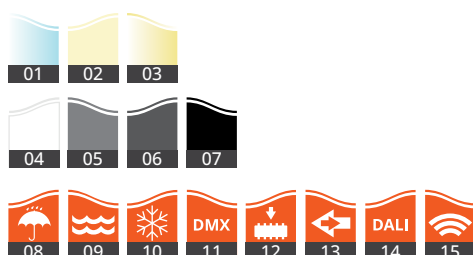

SPECIFICATION

MODEL	LAND WAVE SPOT 30
OPERATING VOLTAGE	700 mA
POWER CONSUMPTION	2.86W MAX
LED TYPE	High Power LED
COLOUR RANGE	2700K, 3000K, 3500K, 4000K, 5000K
CRI	90min
PRODUCT EFFICIENCY	85lm/W@3000K
FULL WIDTH AT HALF MAXIMUM (OPTICS)	11°, 15°, 28°, 44°, 52°*12°
MATERIAL	Aluminum + Tempered Glass
AMBIENT OPERATING TEMPERATURE	-20°C ~ +55°C
LUMEN MAINTENANCE	50,000 hours/L70 at 25°C
DIMENSIONS	φ41*70 (H)mm, φ60*60 (H)mm φ46*60 (H)mm
CABLE LENGTH	500mm
CONTROL SYSTEM	ON/OFF, DMX, 0-10V Dim
MOUNTING TYPE	Surface
IP RATING	Ip67

FEATURES & OPTIONS

- 01. CW
- 02. NW
- 03. WW
- 04. RAL9003
- 05. GRMEN GREY
- 06. RAL7016
- 07. RAL9005
- 08. IP67
- 09. ANTI-SALINE
- 10. POLAR
- 11. DMX
- 12. RFU
- 13. RDM
- 14. DALI
- 15. WIRELESS DATA