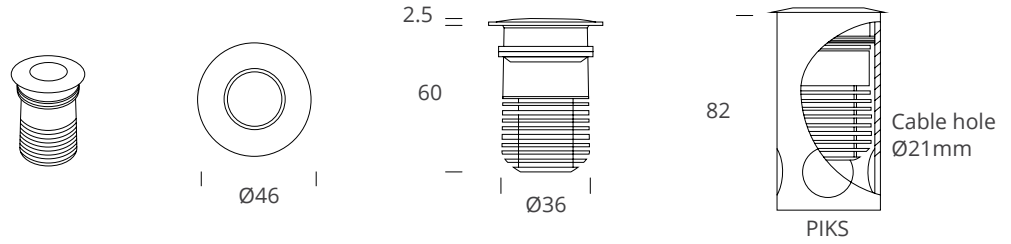

SPECIFICATION

MODEL	LAND WAVE SPOT 30
OPERATING VOLTAGE	700 mA
POWER CONSUMPTION	2.86W MAX
LED TYPE	High Power LED
COLOUR RANGE	2700K, 3000K, 3500K, 4000K, 5000K
CRI	90min
PRODUCT EFFICIENCY	85lm/W@3000K
FULL WIDTH AT HALF MAXIMUM (OPTICS)	11°, 15°, 28°, 44°, 52°*12°
MATERIAL	Aluminum + Tempered Glass
AMBIENT OPERATING TEMPERATURE	-20°C ~ +55°C
LUMEN MAINTENANCE	50,000 hours/L70 at 25°C
DIMENSIONS	φ41*70 (H)mm, φ60*60 (H)mm φ46*60 (H)mm
CABLE LENGTH	500mm
CONTROL SYSTEM	ON/OFF, DMX, 0-10V Dim
MOUNTING TYPE	Surface
IP RATING	Ip67

DIMENSIONS

DryWall Mount(DWM)

InGround Mount(IGM)

*all units are in mm

OPTIC SELECTION

11°

LED	Lumens	Watts	Efficacy
WHITE	212.53	2.93	72.53

CenterBeamLux	Illuminance at Distance	
7653.72 lx	0.8 m	
1913.43 lx	1.7 m	
850.41lx	2.5 m	
478.36 lx	3.3 m	
306.15 lx	4.2 m	
212.60 lx	5.0 m	